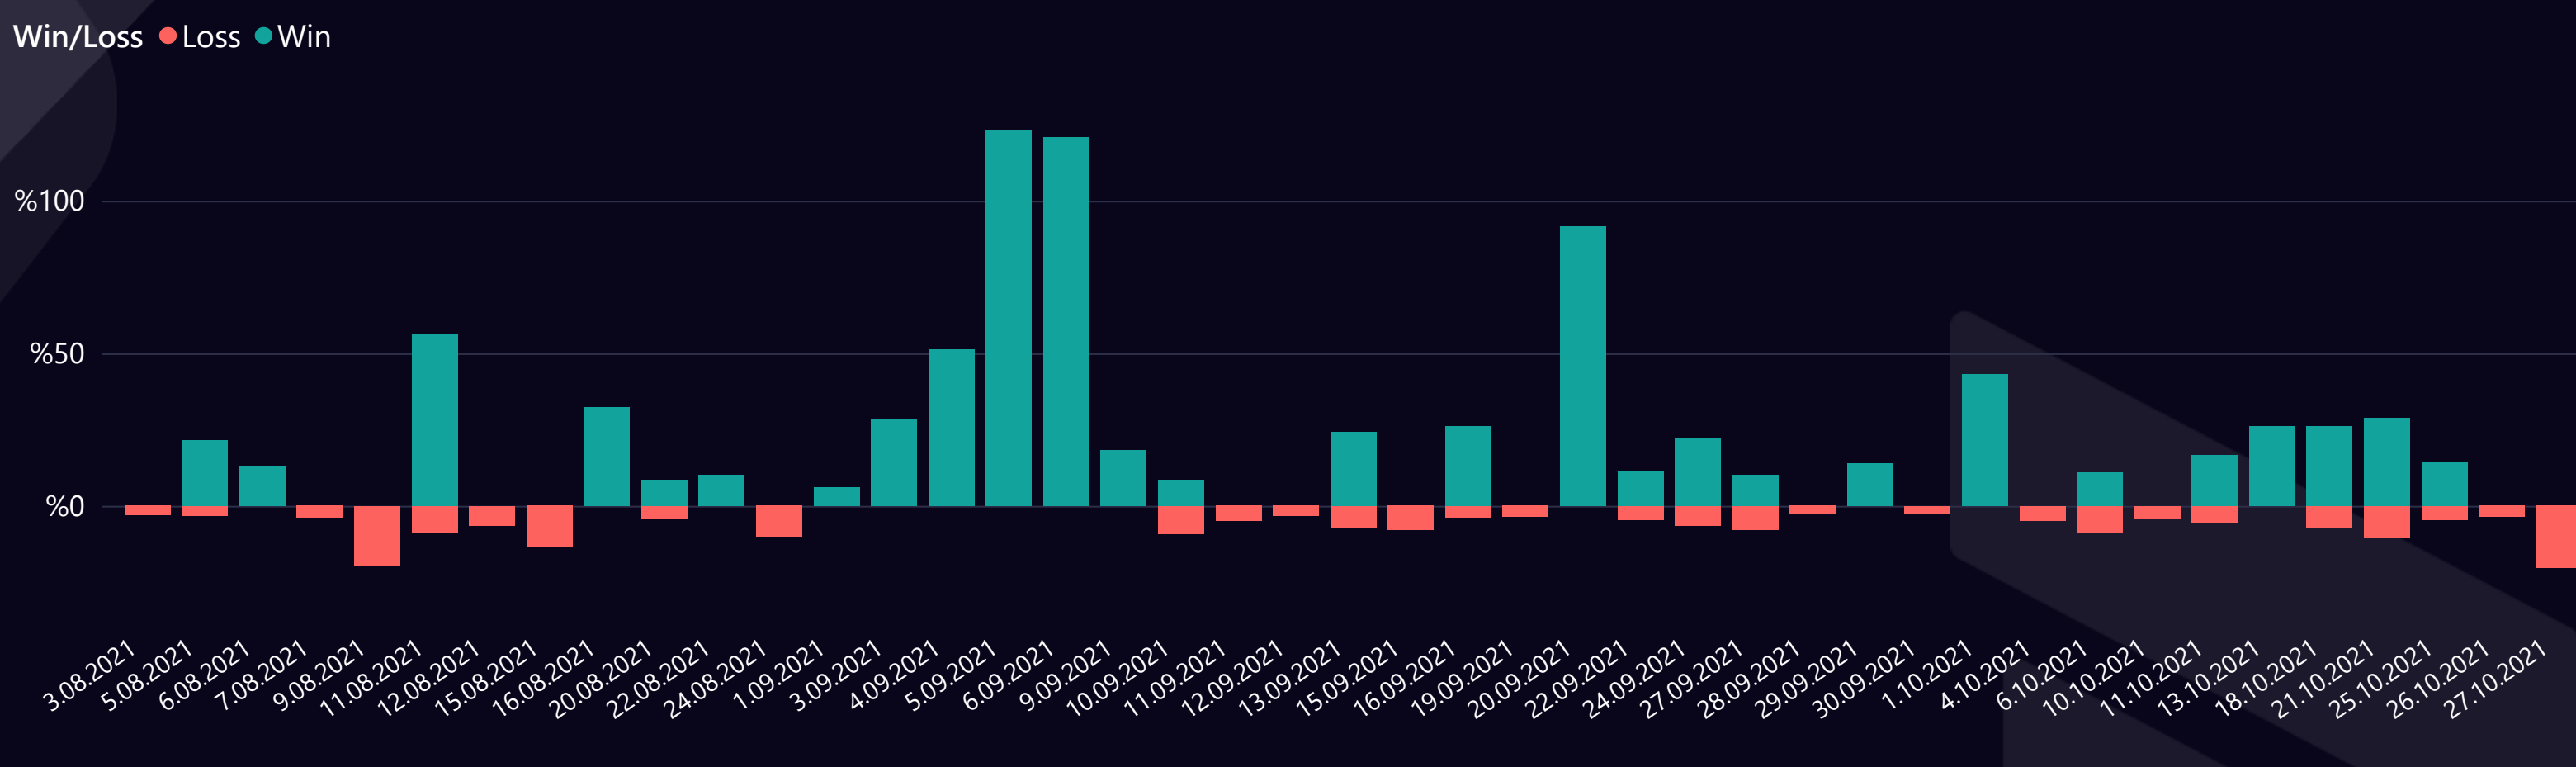

2021 AUGUST-OCTOBER MY KRAKEN REPORT

TOTAL PROFIT
%656

Success Rate <p>%50.6</p>	ROI <p>%100</p>	Completed Trades <p>81 # of Signals %656 Total Profit</p>	Win Trades <p>41 # of Trades %864 Win Profit</p>	Loss Trades <p>40 # of Trades -%208 Loss Rate</p>
--	----------------------------------	--	---	--

WIN & LOSS CHART

TOP WIN & LOSS ORDERS

Date	Pair	Order Profit	Tot. Dur. (days)	Order Target
6.09.2021	LINK/USD	%120,9	11,1	T03
5.09.2021	LTC/USD	%102,4	11,5	T03
4.09.2021	FIL/USD	%51,2	8,4	T02
20.09.2021	BCH/USDT	%46,3	3,9	T03
16.08.2021	OMG/USD	%32,5	4,8	T02

Date	Pair	Order Loss	Tot. Dur. (days)
15.08.2021	DOT/USD	-%13,4	3,1
27.10.2021	DASH/USD	-%12,1	0,6
24.08.2021	ALGO/USD	-%10,2	1,1
10.09.2021	OMG/USD	-%9,3	0,8
11.08.2021	XRP/USD	-%9,0	1,7

JOIN OUR VIP SERVICES

- Use our API auto trading extra package
- Money stays on your account
- Trailing stop loss and take profit included

[JOIN NOW](#)

Binance VIP
Daily Signals

- 1 month - Silver Membership
- 6 months - Gold Membership
- 12 months - Platinum Membership