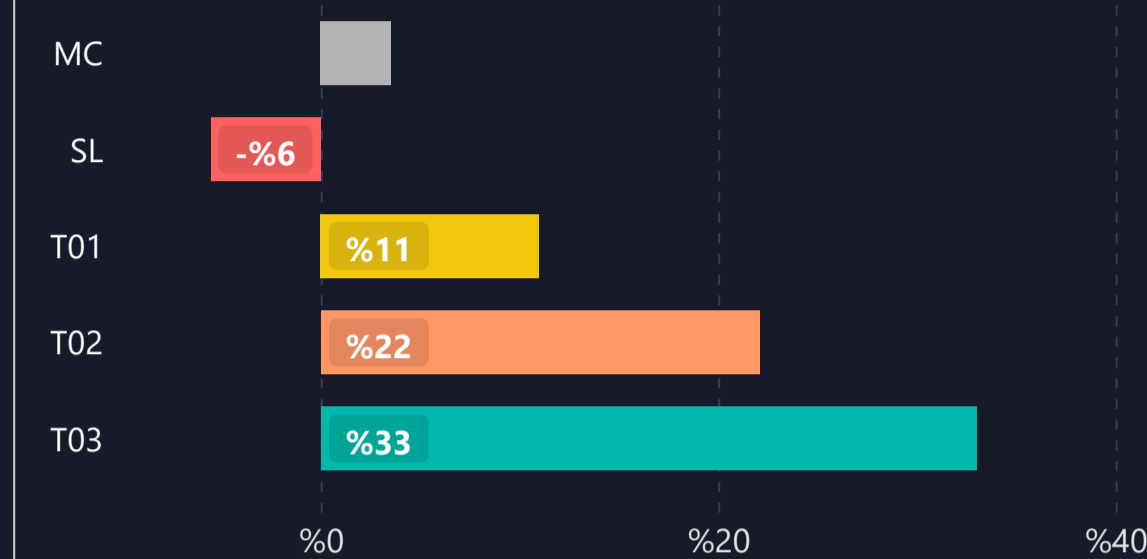

/mycryptoparadise

@MCP_Binance
@MCP_bitmex

DETAILED STATS OF TARGETS (T1, T2, T3 etc.)

AVERAGE DAYS TO HIT TARGETS

AVERAGE PROFIT PER TARGET

INDIVIDUAL TARGETS STATUS

TARGET DURATION vs PROFIT/LOSS SCATTER CHART

Targets ● MC ● SL ● T01 ● T02 ● T03