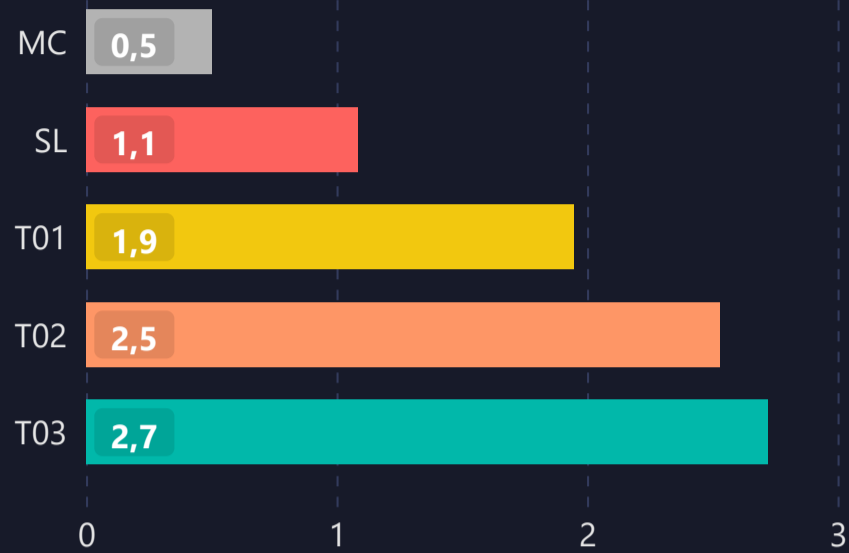

- 1 month - Silver Membership
- 6 months - Gold Membership
- 12 months - Platinum Membership

Join the ParadiseFamilyVIP

[Contact Us](#)

www.mycryptoparadise.com

/MyCryptoParadise

@_MCP_Signals

/mycryptoparadise

/mycryptoparadise

@MCP_Binance
@MCP_bitmex

DETAILED STATS OF TARGETS (T1, T2, T3 etc.)

AVERAGE DAYS TO HIT TARGETS

AVERAGE PROFIT PER TARGET

INDIVIDUAL TARGETS STATUS

TARGET DURATION vs PROFIT/LOSS SCATTER CHART

Targets ● MC ● SL ● T01 ● T02 ● T03