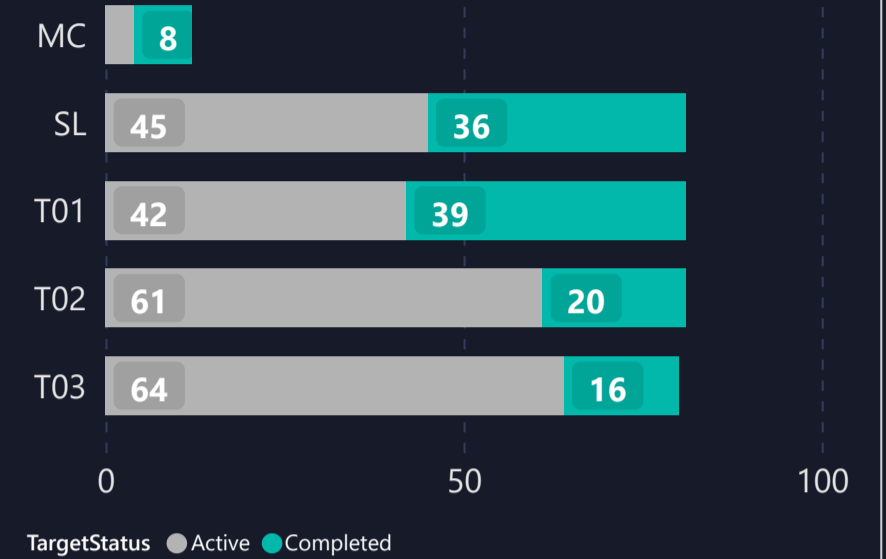

/mycryptoparadise

@MCP_Binance
@MCP_bitmex

DETAILED STATS OF TARGETS (T1, T2, T3 etc.)

AVERAGE DAYS TO HIT TARGETS

AVERAGE PROFIT PER TARGET

INDIVIDUAL TARGETS STATUS

TARGET DURATION vs PROFIT/LOSS SCATTER CHART

Targets ● MC ● SL ● T01 ● T02 ● T03